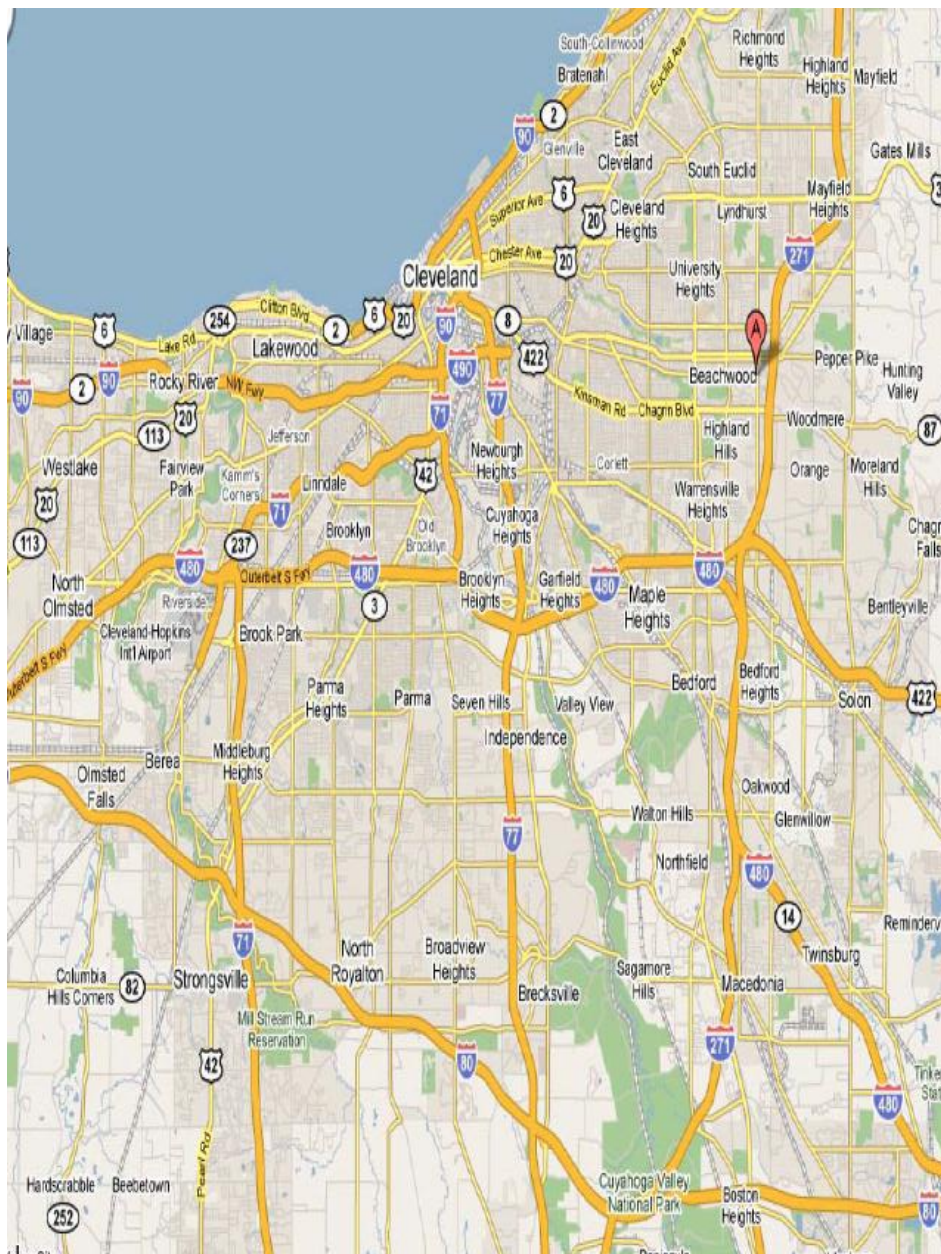

MicroTek Affiliate Location Information